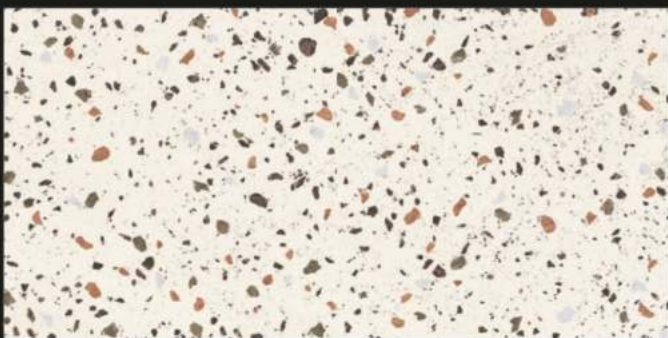

ROCK GALACTIC IVORY