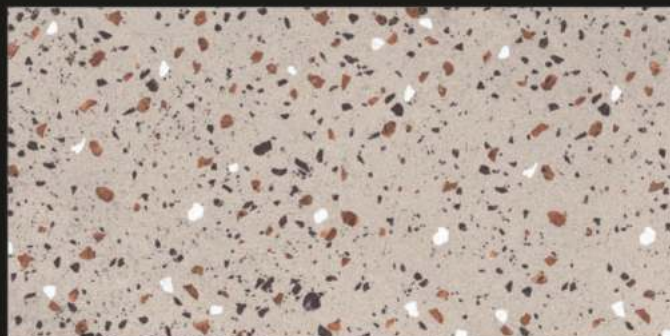

600x1200mm | CARVING

ROCK FUMA GREY

GVT-PGVT

600x1200mm | CARVING

ROCK GALACTIC GRIS

ROCK GALACTIC GRIS

GVT-PGVT

600x1200mm | CARVING