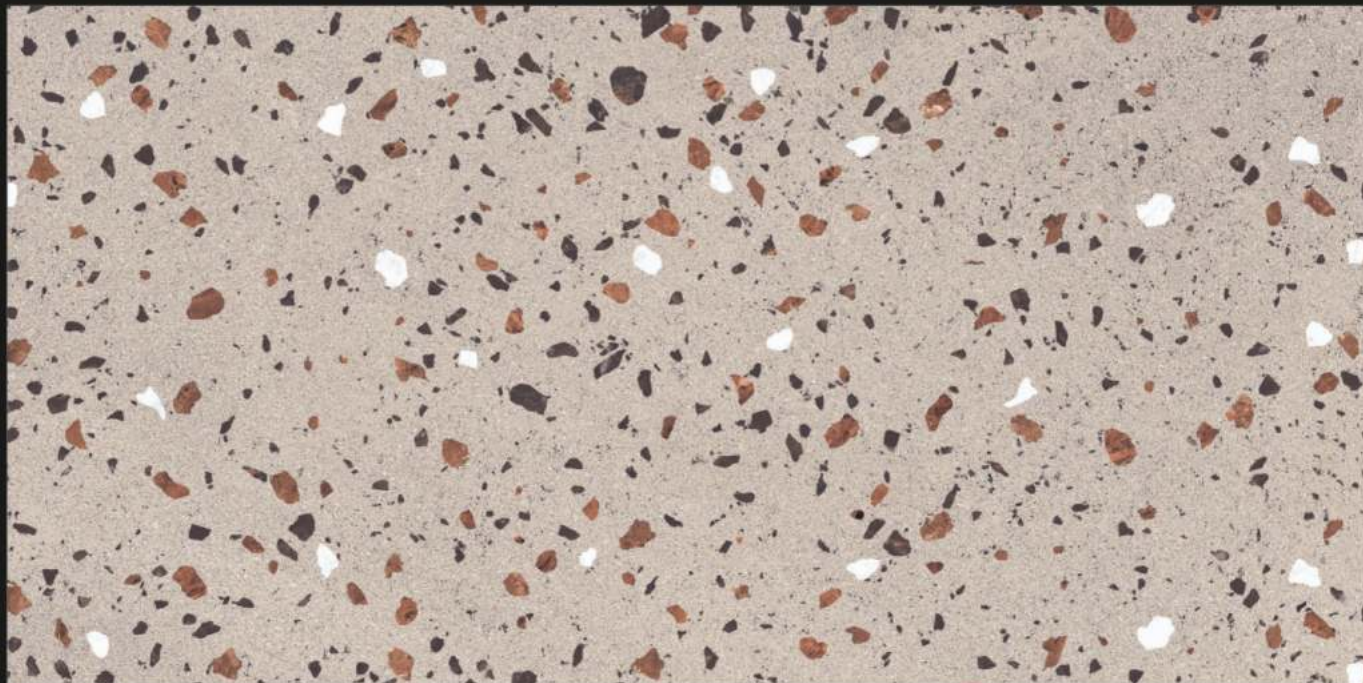

600x1200mm | CARVING

ROCK FUMA GREY

GVT-PGVT

600x1200mm | CARVING

ROCK GALACTIC GRIS

ROCK GALACTIC GRIS

GVT-PGVT

600x1200mm | CARVING