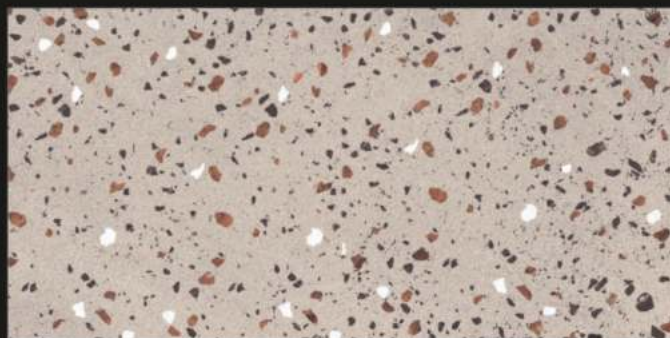

600x1200mm | CARVING

ROCK FUMA GREY

GVT-PGVT

600x1200mm | CARVING

ROCK GALACTIC GRIS

ROCK GALACTIC GRIS

GVT-PGVT

600x1200mm | CARVING