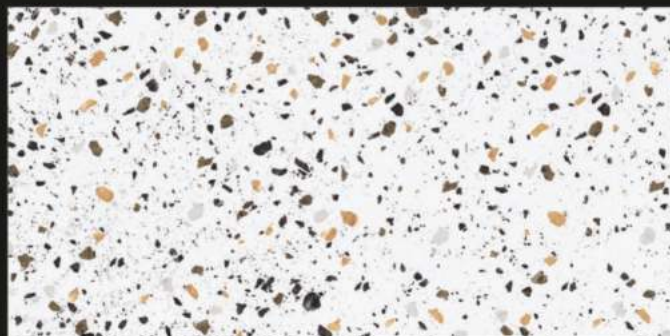

ROCK GALACTIC IVORY

GVT-PGVT

600x1200mm | CARVING

ROCK GALACTIC WHITE

GVT-PGVT

600x1200mm | CARVING

ROCK HARMONY AZUL

GVT-PGVT