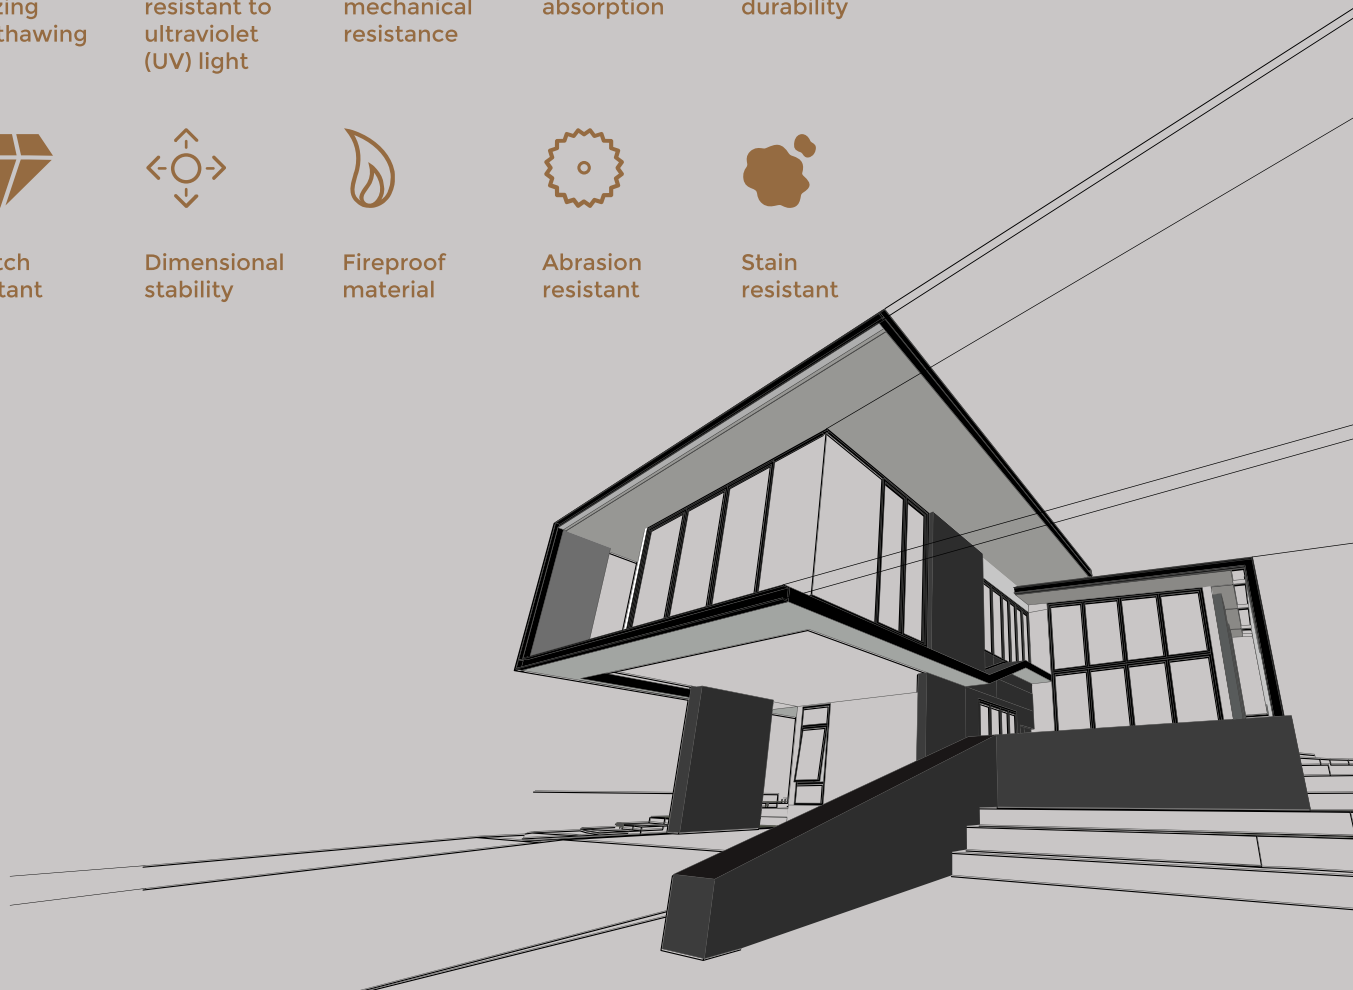

Colour
durability

Scratch
resistant

Dimensional
stability

Fireproof
material

Abrasion
resistant

Stain
resistant

GVT-PGVT

600x1200mm | Endless