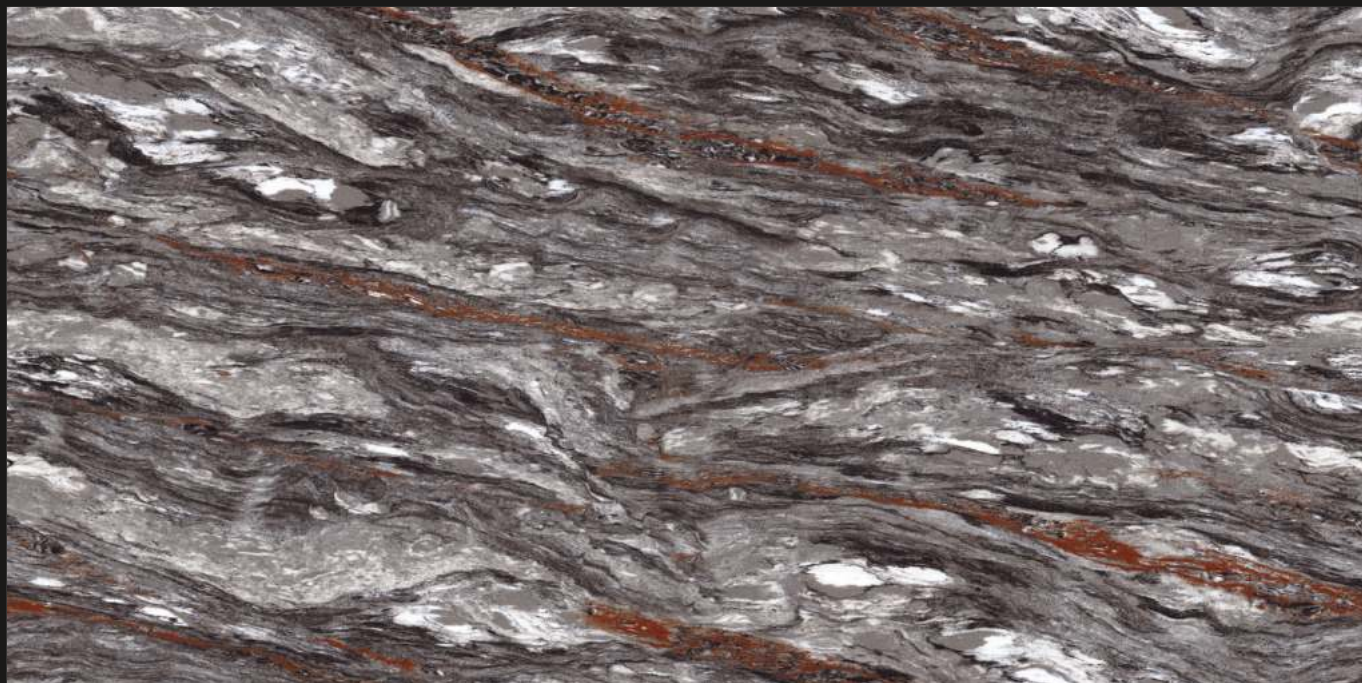

GVT-PGVT
600x1200mm | Endless