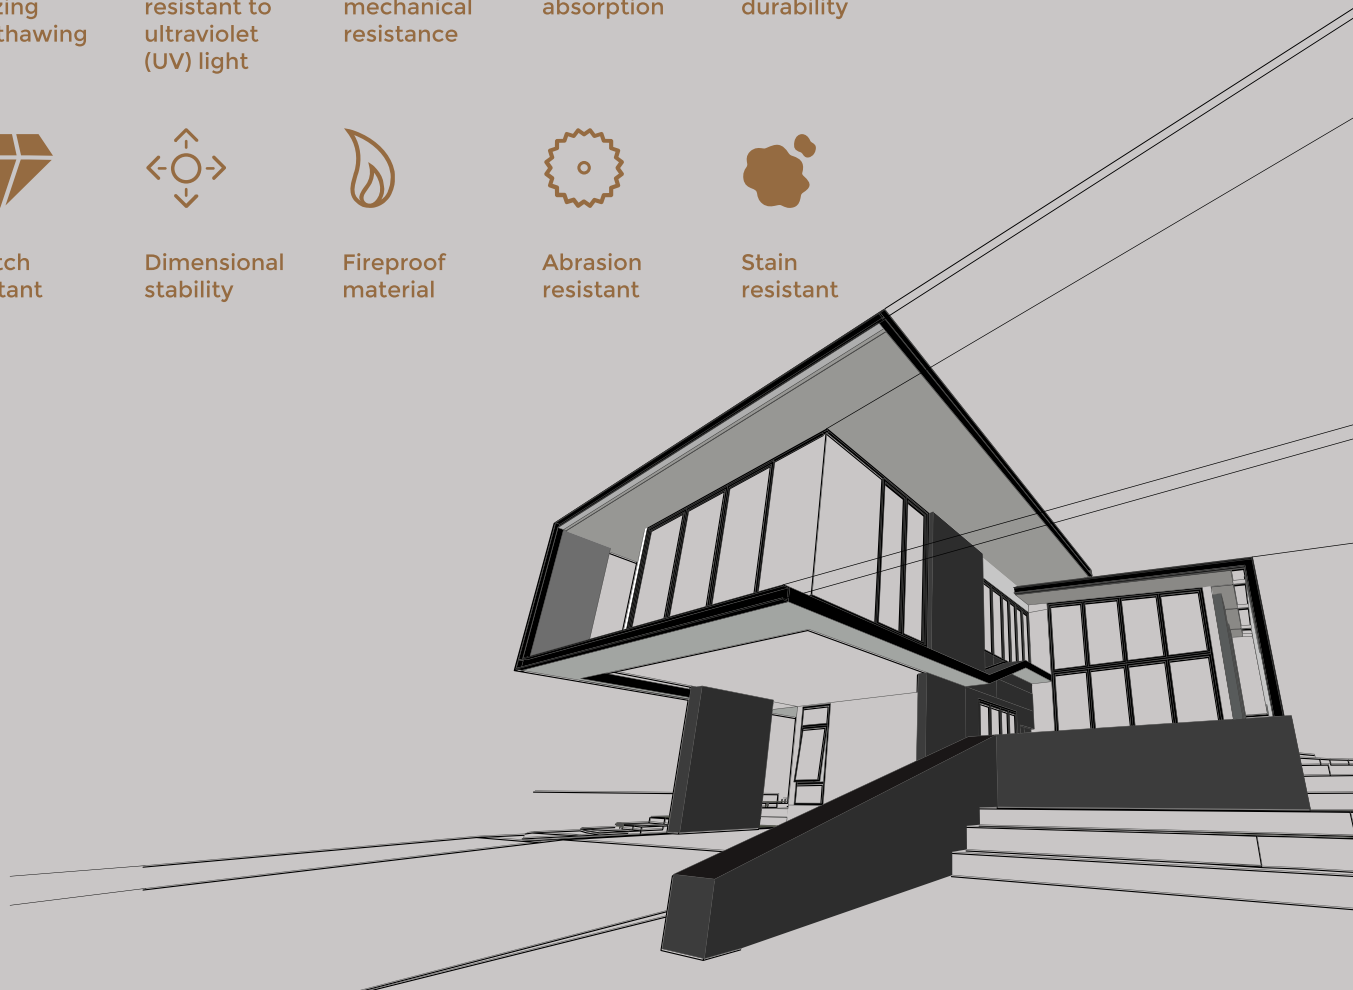

Colour
durability

Scratch
resistant

Dimensional
stability

Fireproof
material

Abrasion
resistant

Stain
resistant

GVT-PGVT
600x1200mm | Glossy

BLOSSOM GREY