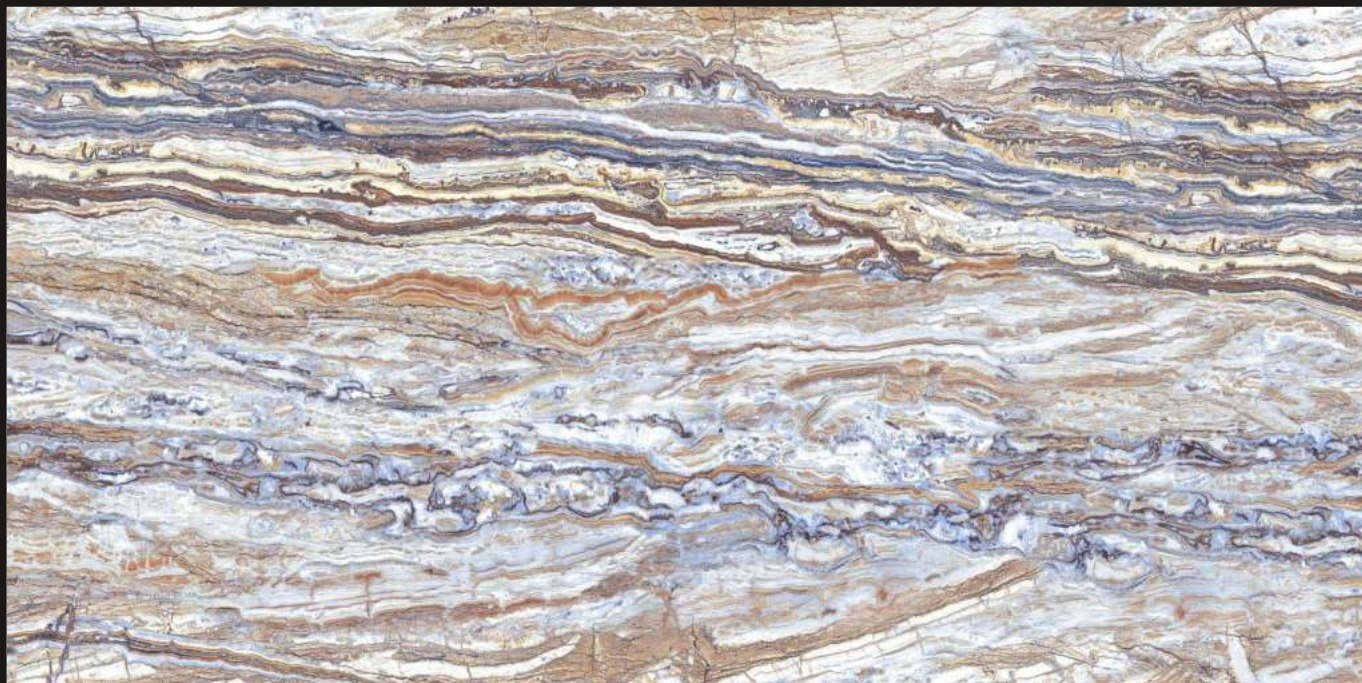

GVT-PGVT
600x1200mm | Glossy