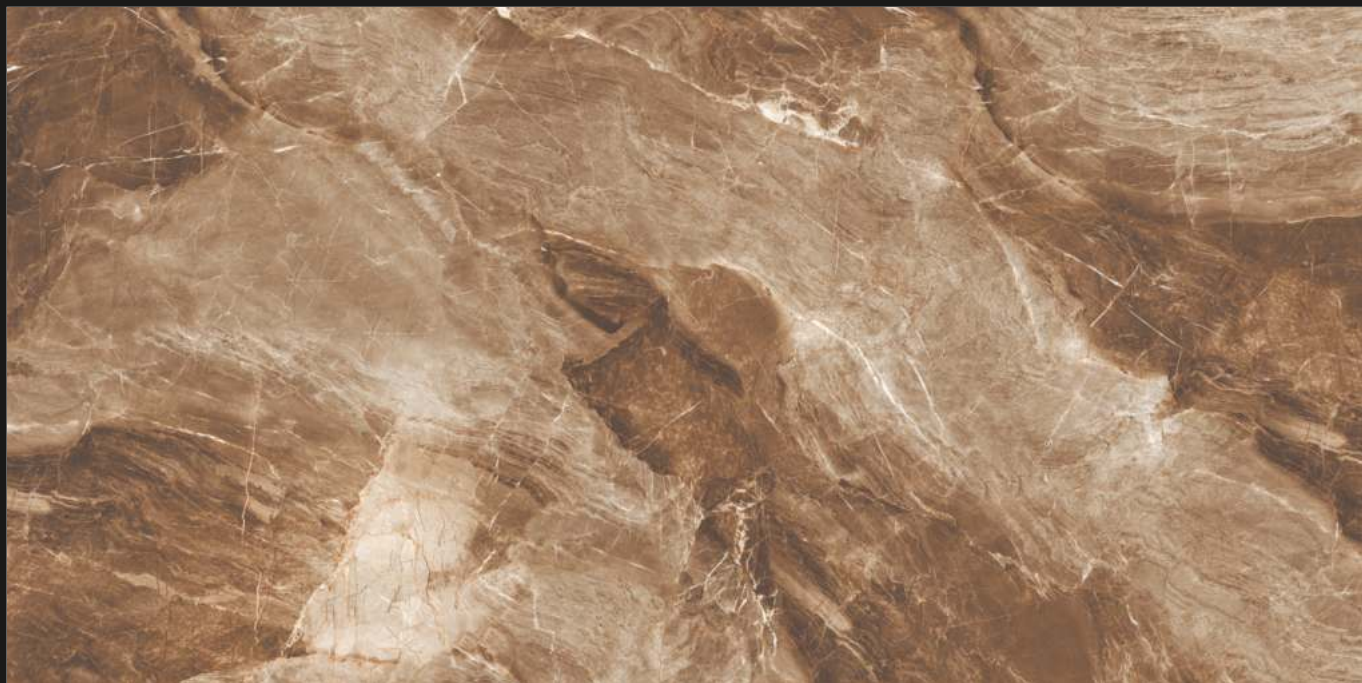

GVT-PGVT

600x1200mm | Glossy

ARMANI SILVER

GVT-PGVT
600x1200mm | Glossy

COLONIAL BROWN

GVT-PGVT
600x1200mm | Glossy

COLONIAL GREY

GVT-PGVT
600x1200mm | Glossy