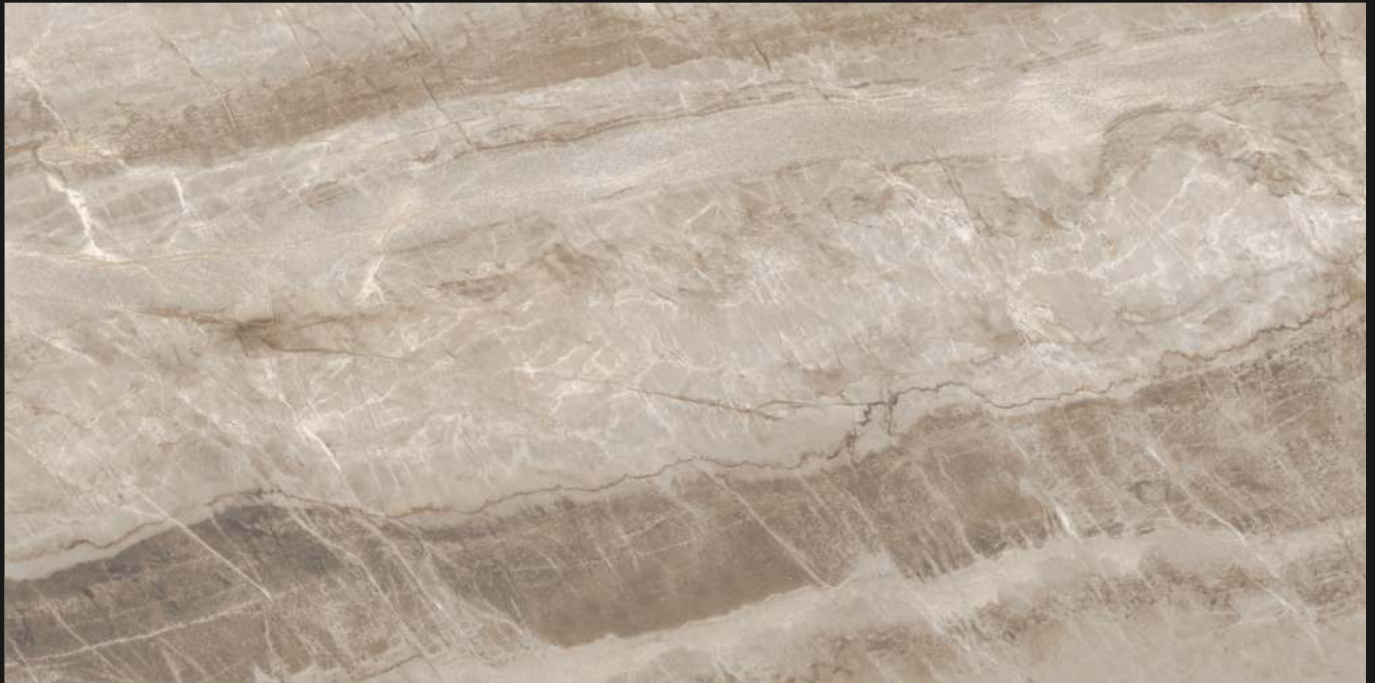

GVT-PGVT

600x1200mm | Glossy